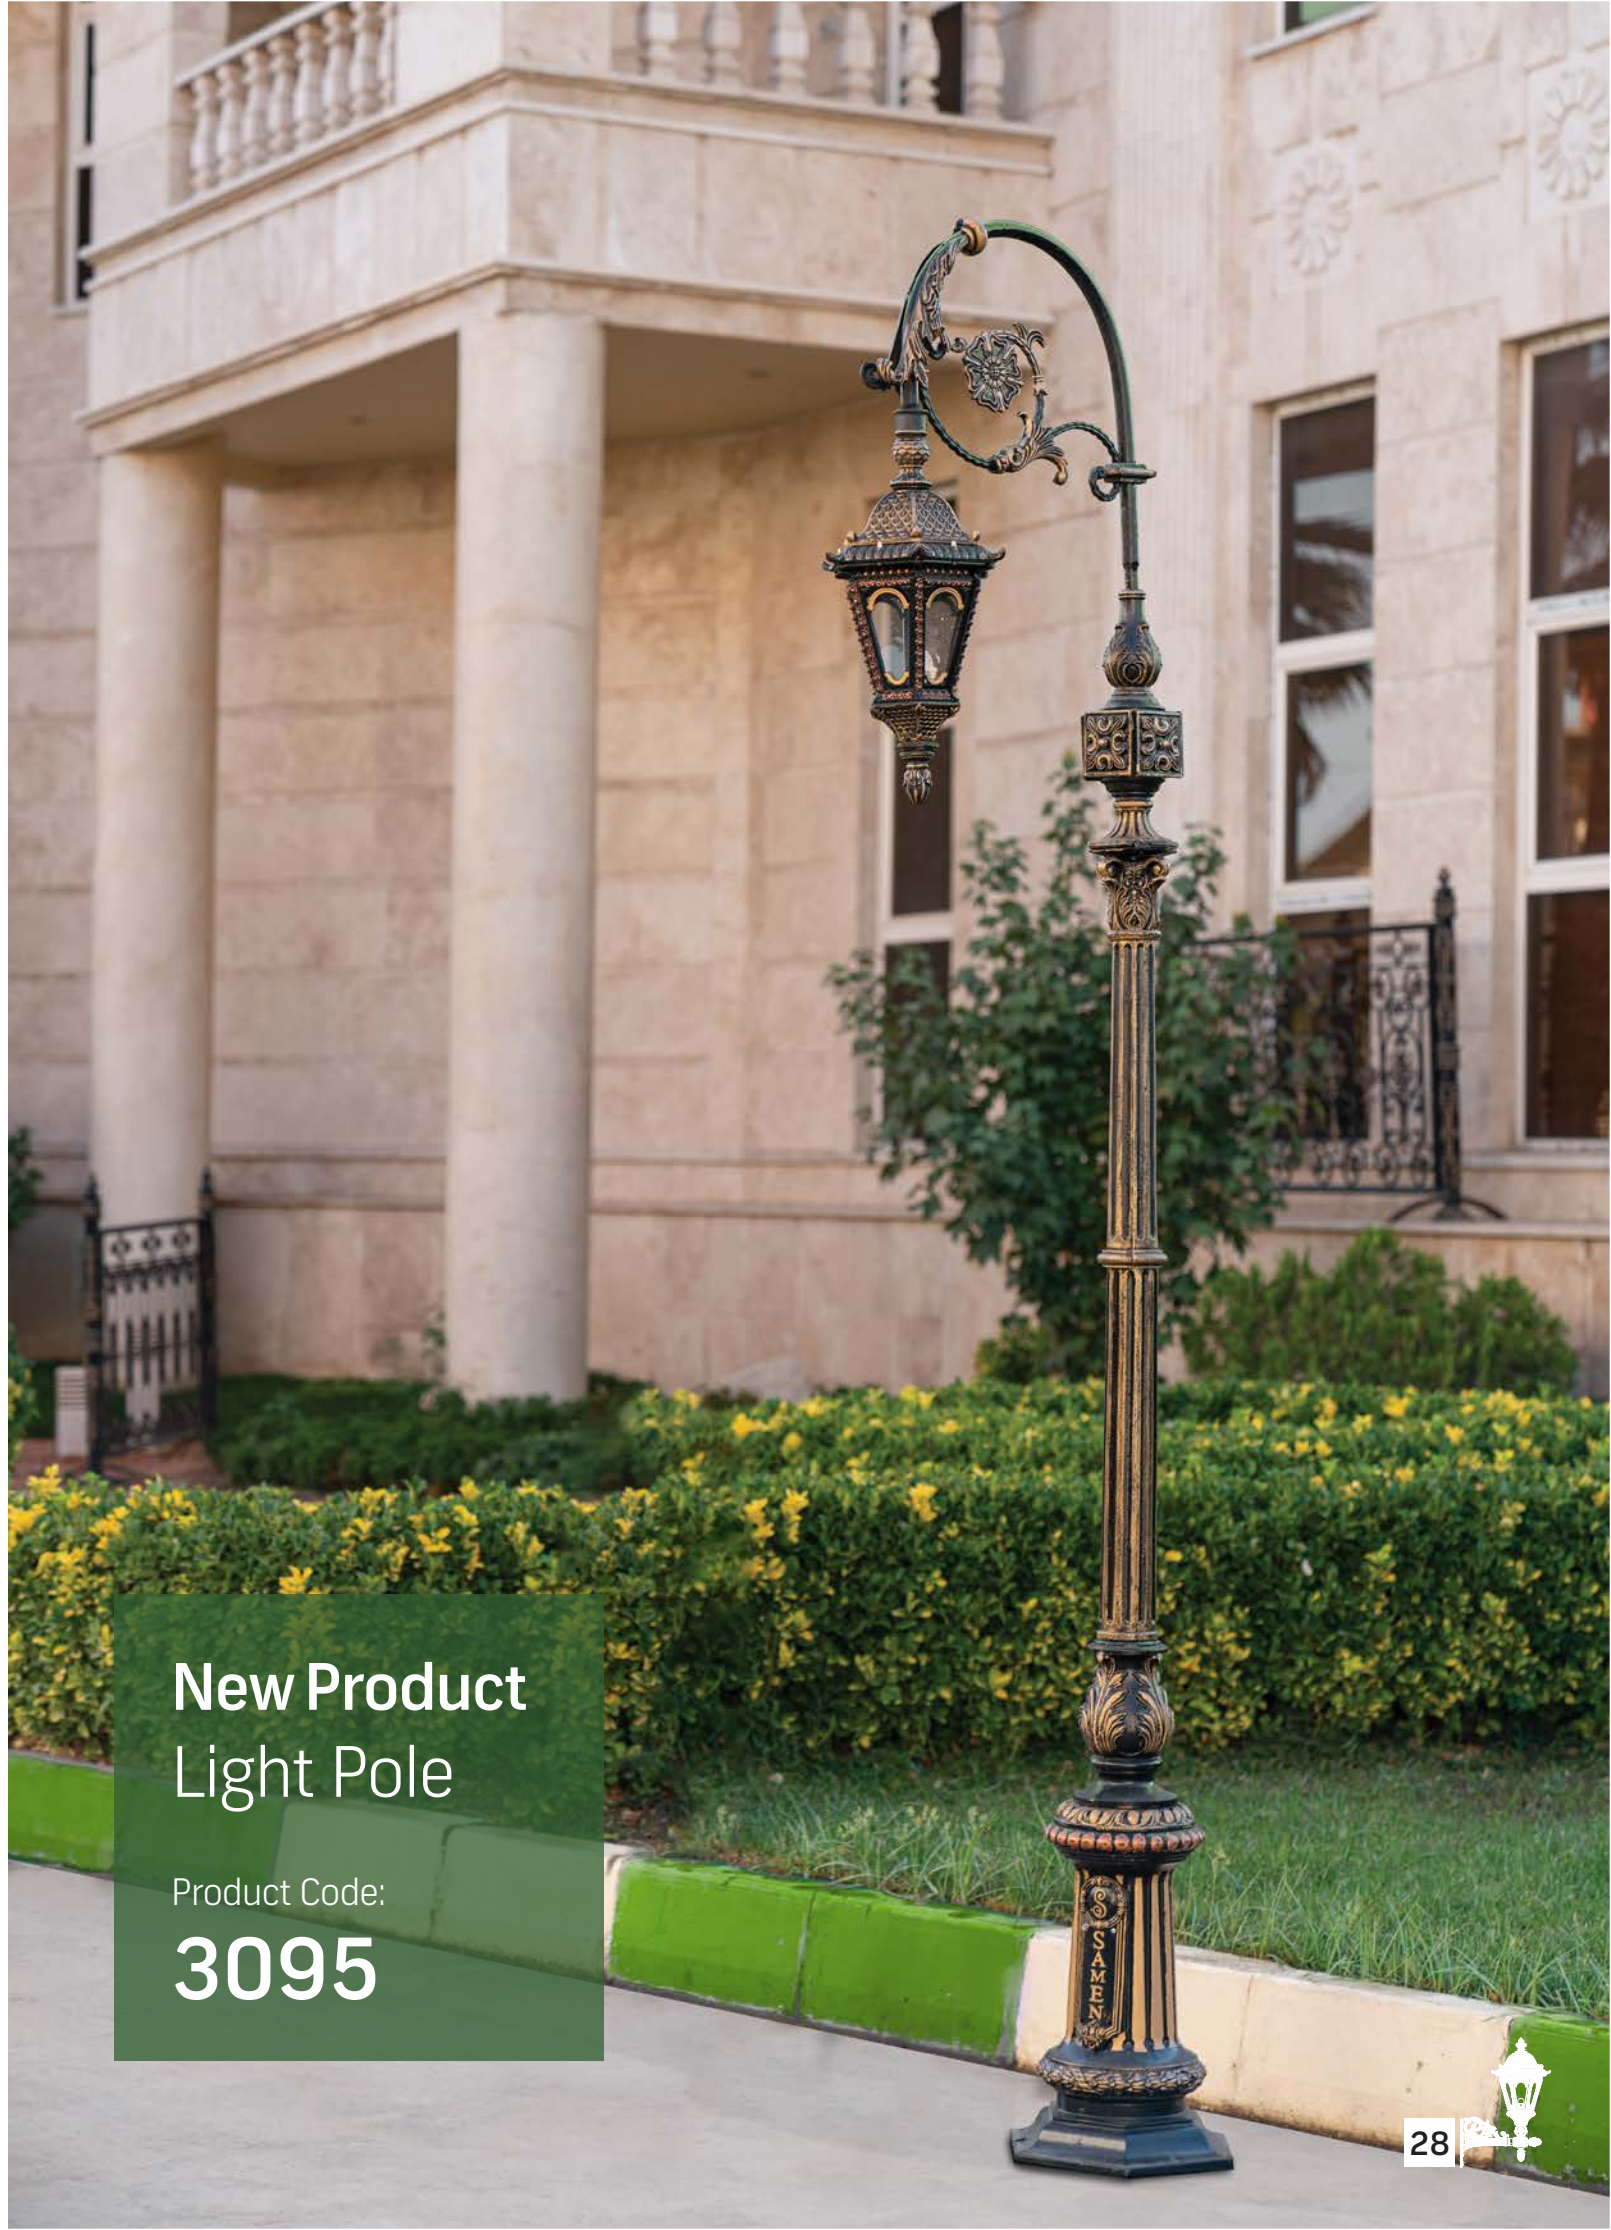

New Product Light Pole

Product Code:

3095