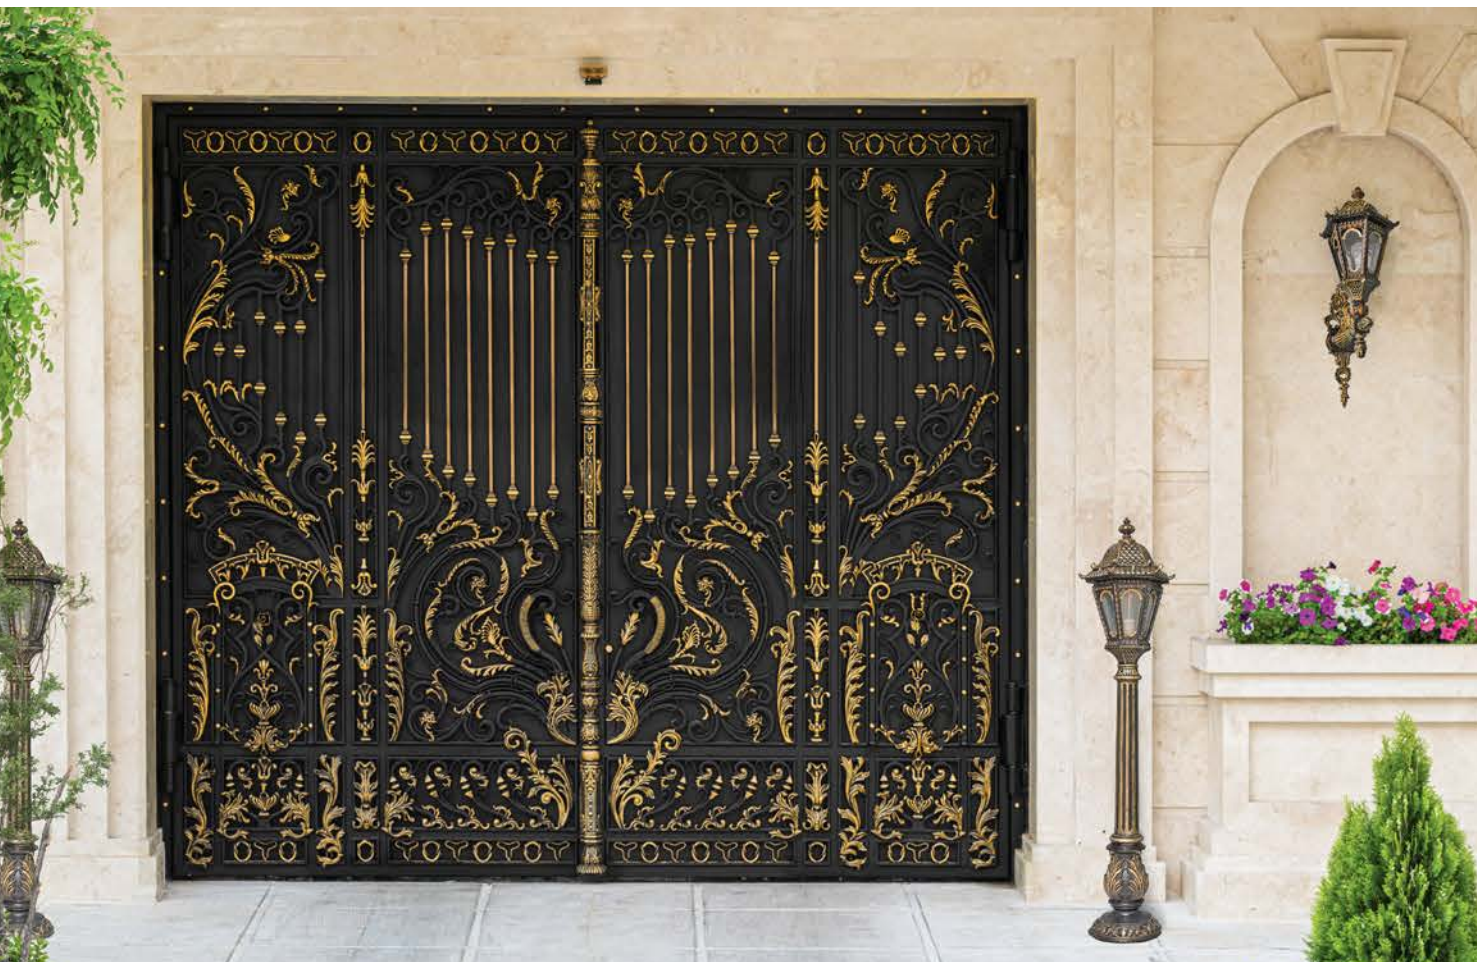

سایه بان

SAMEN FERFORGE

Hashtomin Noor Metal Industries, The First Door
& Forged Pieces Producer in Middle East and
Premier Exporter in Iran

Product Code:

8260

City Element

محصولات دیزاین شهری چراغ باغی

Size: 135 x 31 cm
weight: 26.500 kg