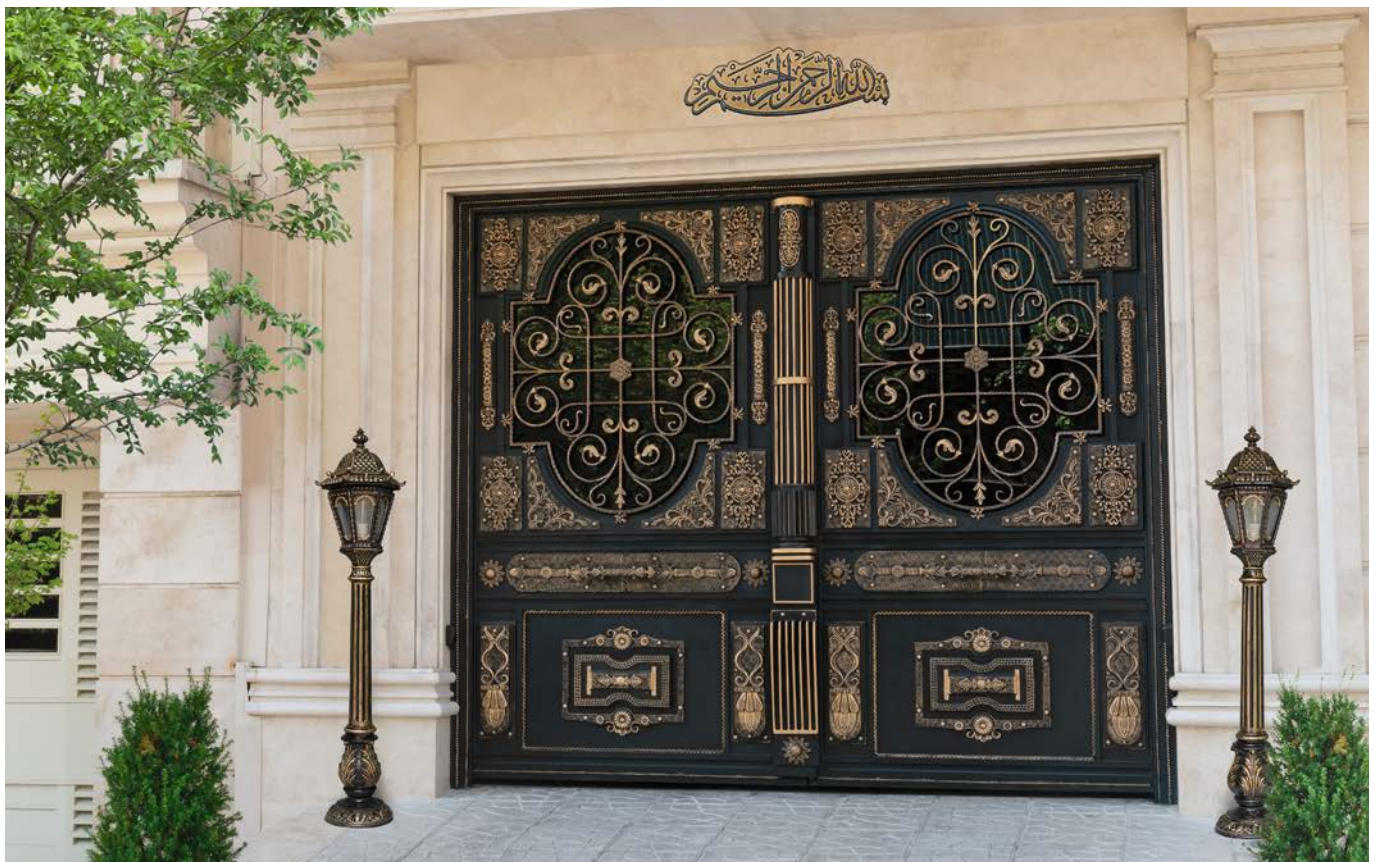

سایه بان

SAMEN FERFORGE

Hashtomin Noor Metal Industries, The First Door
& Forged Pieces Producer in Middle East and
Premier Exporter in Iran

Product Code:

8260

City Element

محصولات دیزاین شهری چراغ باغی

Size: 135 x 31 cm
weight: 26.500 kg