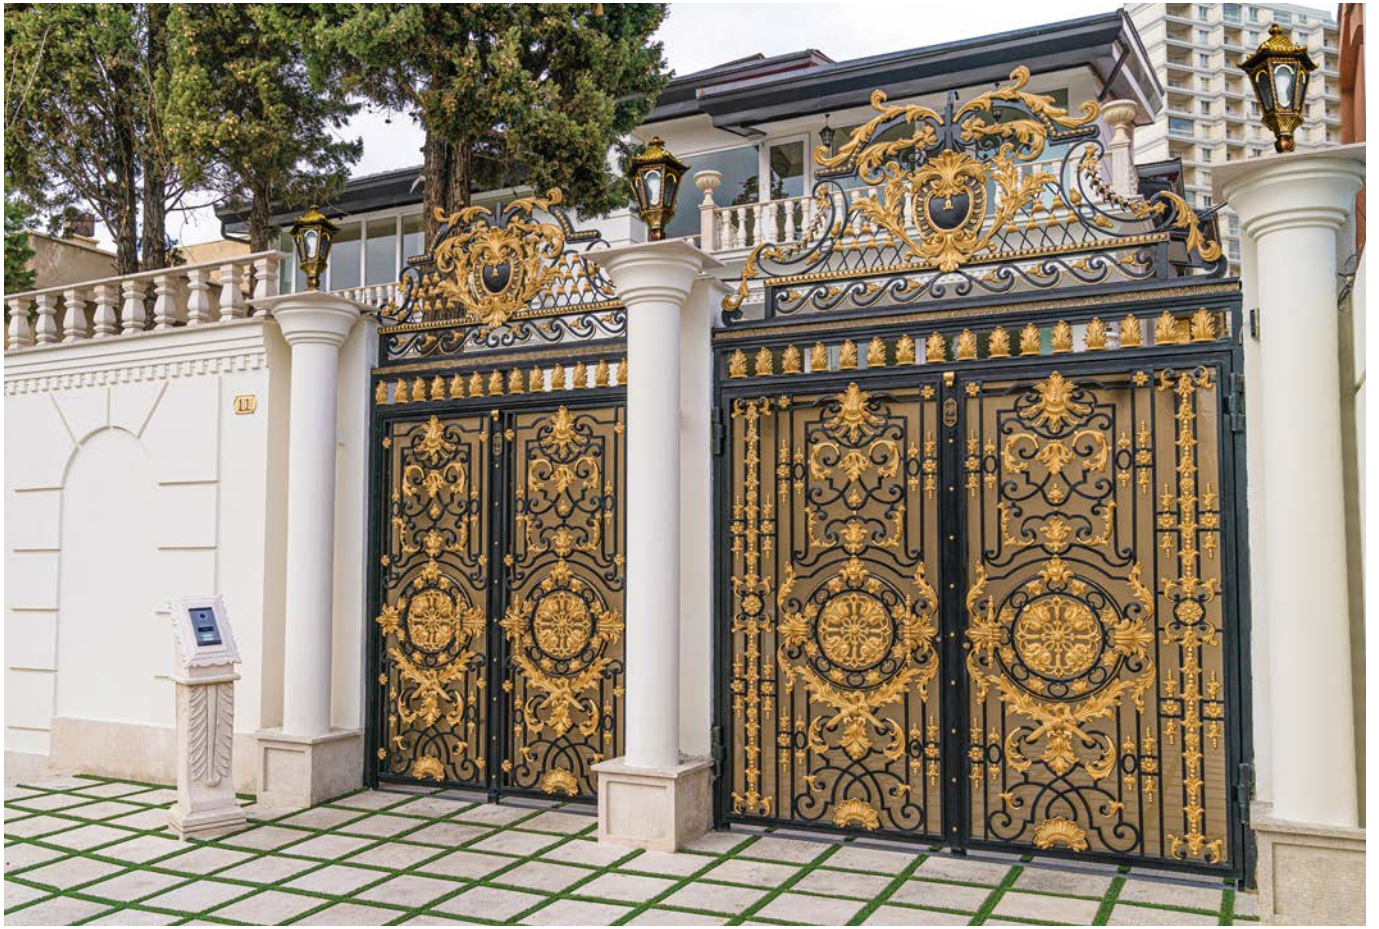

2

SAMEN FERFORGE

Hashtomin Noor Metal Industries, The First Door & Forged Pieces
— Producer in Middle East and Premier Exporter in Iran

محصولات دیزاین شهری چراغ دیواری

information

3119

Size : 49 x 82 cm
weight: 17.600 kg

چراغ سر ستون

LUXURY LIGHTS

Samen Ferforge Luxury Lights has been made in two sizes. Buy and mounting these lights on stone columns or Samen Ferforge Columns will make amazing view.

▶ LIGHT DETAILS

New Product