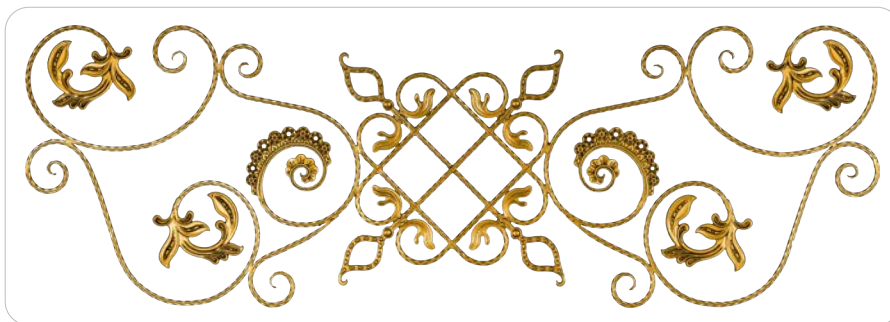

904

Size: 180x60 cm Weight: 13.720 kg