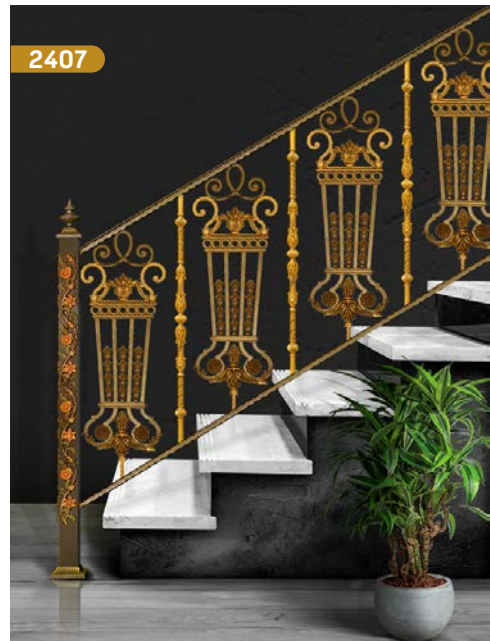

Weight: 5.000 kg

1511

Size: 3x90 cm

Weight: 1.670 kg

2405

2407

SAMEN FERFORGRE

Hashtomin Noor Metal Industries, The First Door & Forged Pieces
Producer in Middle East and Premier Exporter in Iran