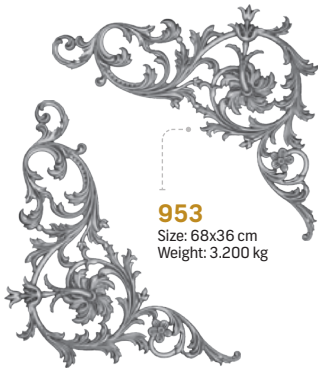

Size: 38x20.5 cm

Weight: 1.140 kg

593

Size: 14x14 cm

Weight: 0.340 kg

629

Size: 22x22 cm

Weight: 0.620 kg

321

Size: 15x15 cm

Weight: 0.430 kg

660

Size: 14x14 cm

Weight: 0.360 kg

953

Size: 68x36 cm
Weight: 3.200 kg

954

Size: 68x36 cm
Weight: 3.200 kg

119

Size: 22x22 cm

Weight: 0.610 kg

120

Size: 14x14 cm

Weight: 0.290 kg

Size: 23x23 cm

Weight: 1.950 kg

1786

Size: 13x12.5 cm

Weight: 0.345 kg

980

Size: 6.5x5.5 cm

Weight: 0.100 kg