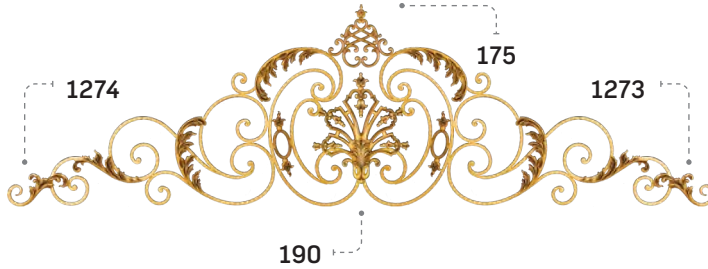

ثامن فرفورژه

Accessories Catalog 2021

کاتالوگ قطعات ۲۰۲۱

منايع فلزي هشتمين نور، اولين سازنده درب، قطعات فرفورژه در خاورميانه و صادرکننده نمونه در ايران

1274 Size: 57X128 cm Weight: 8.450 kg