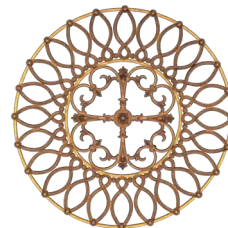

Size: 80x160 cm

Weight: 25.190 kg

1923

Size: 60x160 cm

Weight: 19.400 kg

1925

Size: 40x160 cm

Weight: 13.800 kg