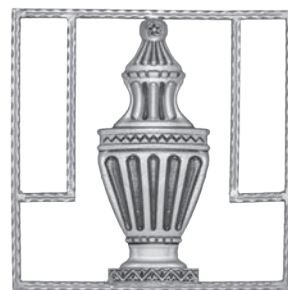

1106 S: 80x60 cm W: 9.400 kg

1196 S: 40x40 cm W: 3.820 kg