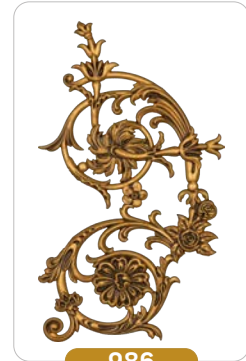

Size:31.5X22 cm

Weight:1.530 kg

985

Size:60.5X36.5 cm

Weight:3.680 kg

986

Size:60.5X36.5 cm

Weight:3.680 kg