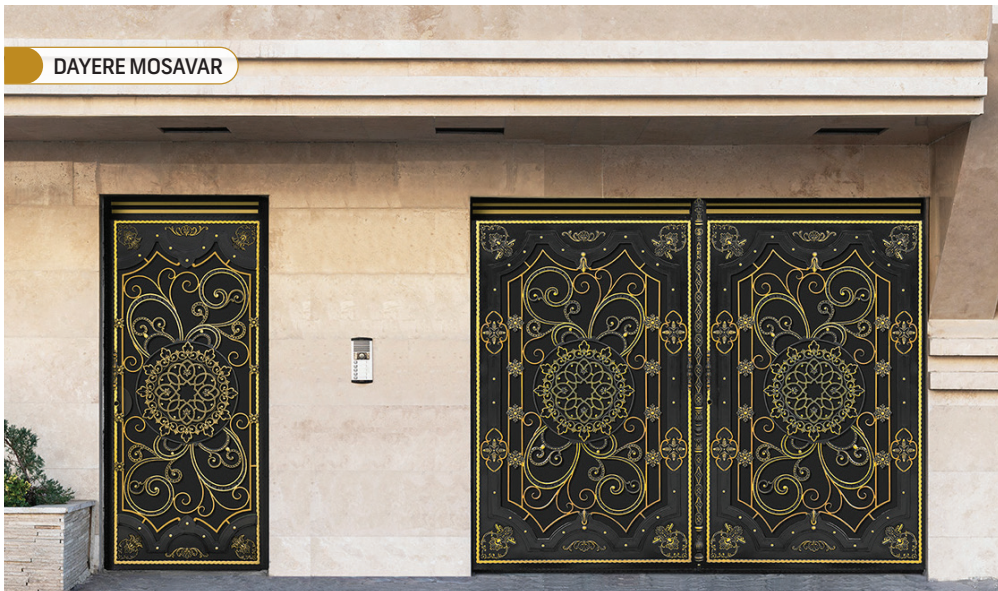

1953 Size: 84x166.5 cm Weight: 21.300 kg

DAYERE MOSAVAR