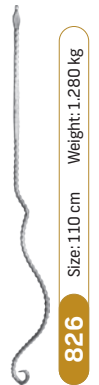

826

Size: 110 cm

Weight: 1.280 kg