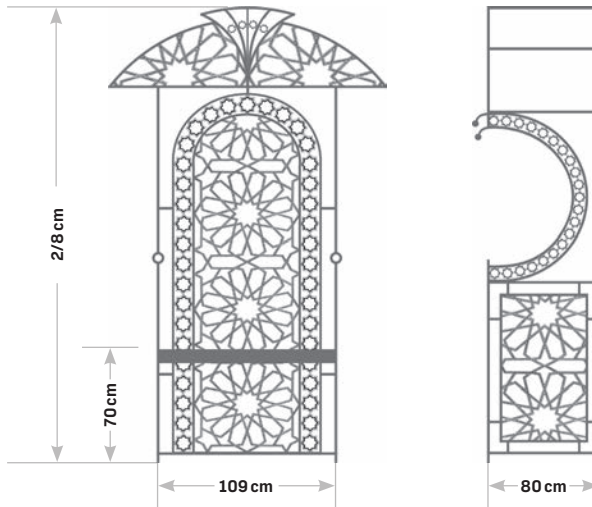

SAMEN FERFORGRE

Hashtomin Noor Metal Industries, The First Door & Forged Pieces
Producer in Middle East and Premier Exporter in Iran

Accessories Catalog 2021

کاتالوگ قطعات ۲۰۲۱

1407

Size: 60x160 cm

Weight: 16.500 kg