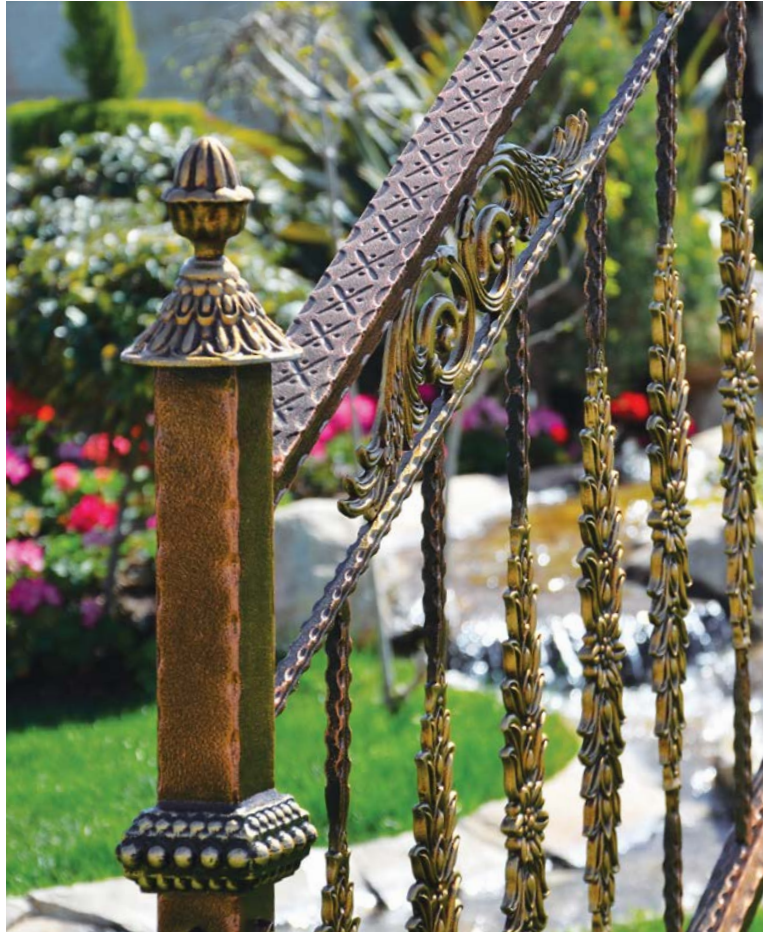

587

Size: 11.7x10 cm

Weight: 0.890 kg

174

Size: 10.5x7 cm

Weight: 0.970 kg

SAMEN FERFORGRE

Hashtomin Noor Metal Industries, The First Door & Forged Pieces
 Producer in Middle East and Premier Exporter in Iran