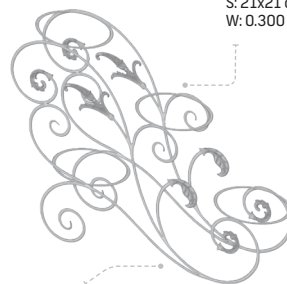

VASE SAMEN FERFORGRE

2045

S: 21x21 cm
W: 0.300 kg

2042

S: 92x65 cm
W: 3.700 kg