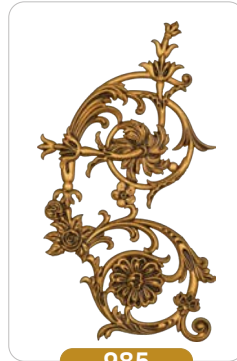

Size:31.5X22 cm

Weight:1.530 kg

985

Size:60.5X36.5 cm

Weight:3.680 kg

986

Size:60.5X36.5 cm

Weight:3.680 kg