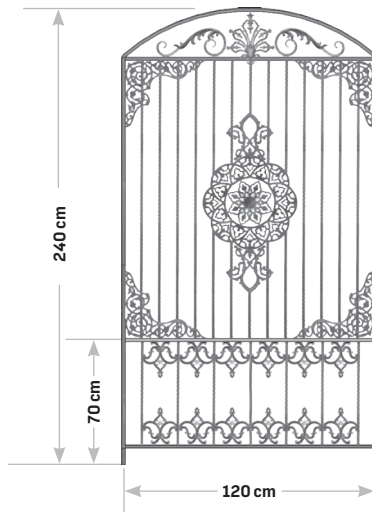

SAMEN FERFORGRE

Hashtomin Noor Metal Industries, The First Door & Forged Pieces
Producer in Middle East and Premier Exporter in Iran

Accessories Catalog 2021

کاتالوگ قطعات ۲۰۲۱

1472

Size: 125x160 cm

Weight: 32.310 kg

1736

S:39x46 cm
W:1.640 kg

1735

S:39x46 cm
W:1.640 kg

1711

S:19x19 cm
W:0.510 kg

1734

S:27x29 cm
W:0.940 kg

1014

S:56 cm
W:7.110 kg

1737

S:28 cm
W:1.160 kg

CODE: 8001

Width Height Barbecue Area Length Weight

120	240	120x35	81	125.5

1145 S:110X26 cm W:3.760 kg