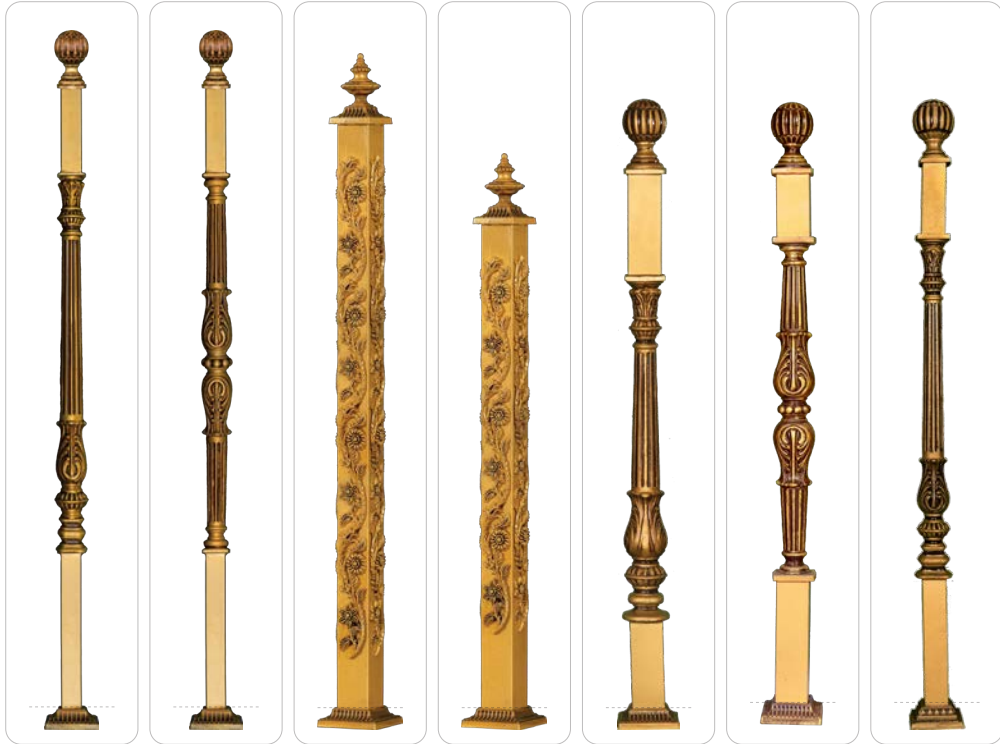

ثامن فرفورژه

Accessories Catalog 2021

کاتالوگ قطعات ۲۰۲۱

منايع فلزی هشتمین نور، اولین سازنده درب، قطعات فرفورژه در خاورمیانه و صادرکننده نمونه در ایران

• تمامی ستون ها بدون پایه داکتیو فروخته می شود.

1510

Width: 4x4 cm

Height: 140 cm

Weight: 10.250 kg

1515

Width: 4x4 cm

Height: 140 cm

Weight: 9.970 kg

1351

Width: 7x7 cm

Height: 135 cm

Weight: 10.440 kg

1350

Width: 7x7 cm

Height: 115 cm

Weight: 8.930 kg

1516

Width: 7x7 cm

Height: 130 cm

Weight: 11.400 kg

1519

Width: 7x7 cm

Height: 130 cm

Weight: 12.000 kg

1518

Width: 5x5 cm

Height: 130 cm

Weight: 7.800 kg