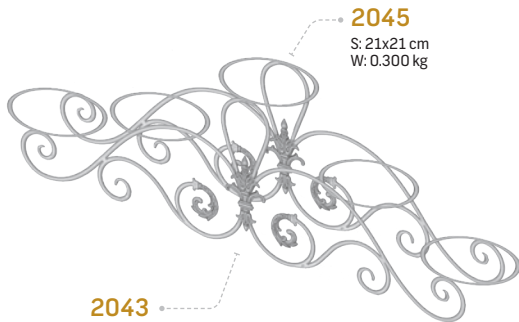

ثامن فرفورژه

منايع فلزی هشتمین نور، اولین سازنده درب، قطعات فرفورژه در خاورمیانه و صادرکننده نمونه در ایران

2045

S: 21x21 cm
W: 0.300 kg

2043

S: 112x38 cm
W: 3.020 kg

VASE