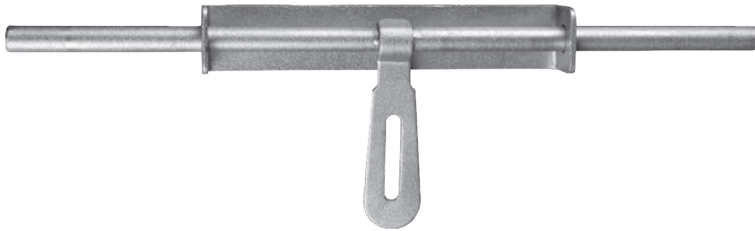

500

S: 37 cm
W: 0.780 kg

300

S: 6 cm
W: 0.140 kg

299

S: 6 cm
W: 0.270 kg