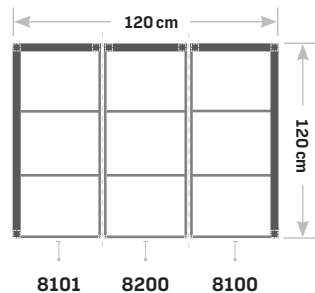

CODE: 8101

Width	Height	Barbecue Area	Length	Weight
88	120	73	218	43.5